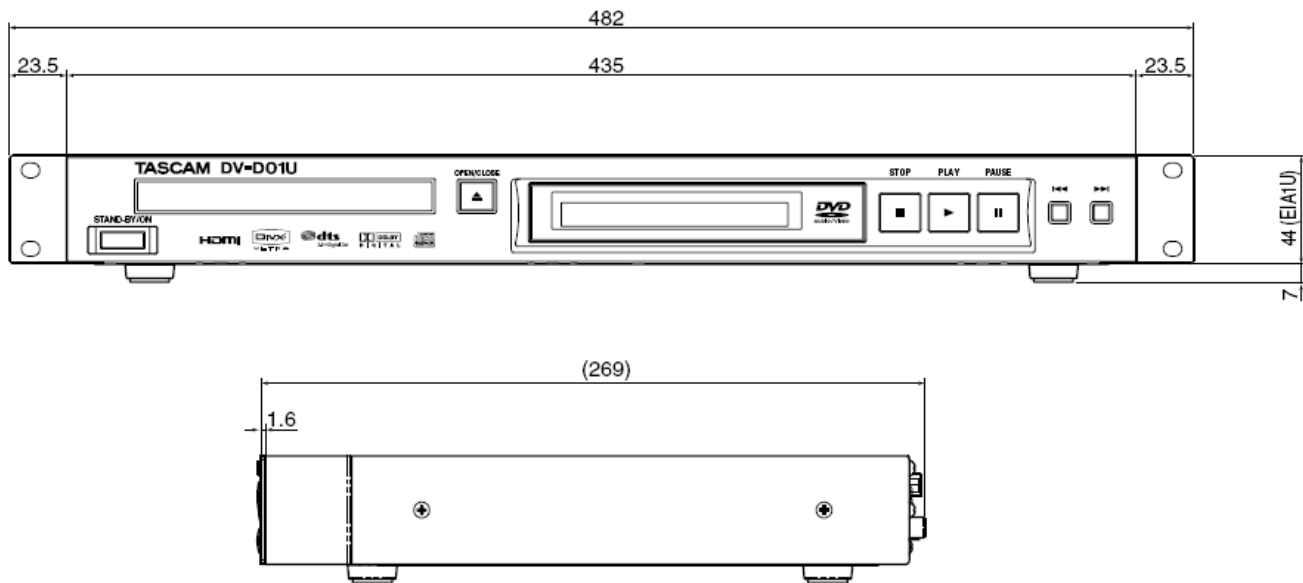

ADDITIONAL INFORMATION

The ✓ in the list below shows available disc types and recording formats.

Disc type	CD-R/-RW^{*1}	DVD-R^{*1}	DVD-RW^{*1}
DVD Video	—	✓	✓
DVD VR	—	✓	✓
DVD Audio	—	✓	✓
VCD/SVCD	✓	—	—
Audio CD	✓	—	—
MP3	✓	✓^{*2}	✓^{*2}
WMA	✓	✓^{*2}	✓^{*2}
WAV	✓	✓^{*2}	✓^{*2}
JPEG	✓^{*3}	✓^{*2}	✓^{*2}
ASF	✓	✓^{*2}	✓^{*2}
MPEG-2	✓^{*3}	✓^{*2}	✓^{*2}
MPEG-1	✓^{*3}	✓^{*2}	✓^{*2}
DivX	✓	✓^{*2}	✓^{*2}

*1 This unit can play finalized discs only.

*2 Recorded with UDF Bridge format.

*3 This unit may not be able to play back a file if the file size is too large.

This unit has been designed to play back the following discs:

DVD VIDEO	DVD AUDIO (2-channel only)
VCD	SVCD
Audio CD	

Unplayable discs

DVD-ROM, DVD-RAM, CD-I (CD-I Ready), Photo CD, etc.
Playing back these discs will generate noise and damage the speakers.

It is possible to play back **finalized** +R/+RW (DVD Video Format only) discs. “DVD” lights on the display window when a +R/+RW disc is loaded

Dimensions (unit: mm)

There are some progressive TVs and High-Definition TVs that are not fully compatible with this unit, resulting in an unnatural picture when playing back a DVD VIDEO in the progressive scan mode. In such a case, change the scan mode to the interlace mode.